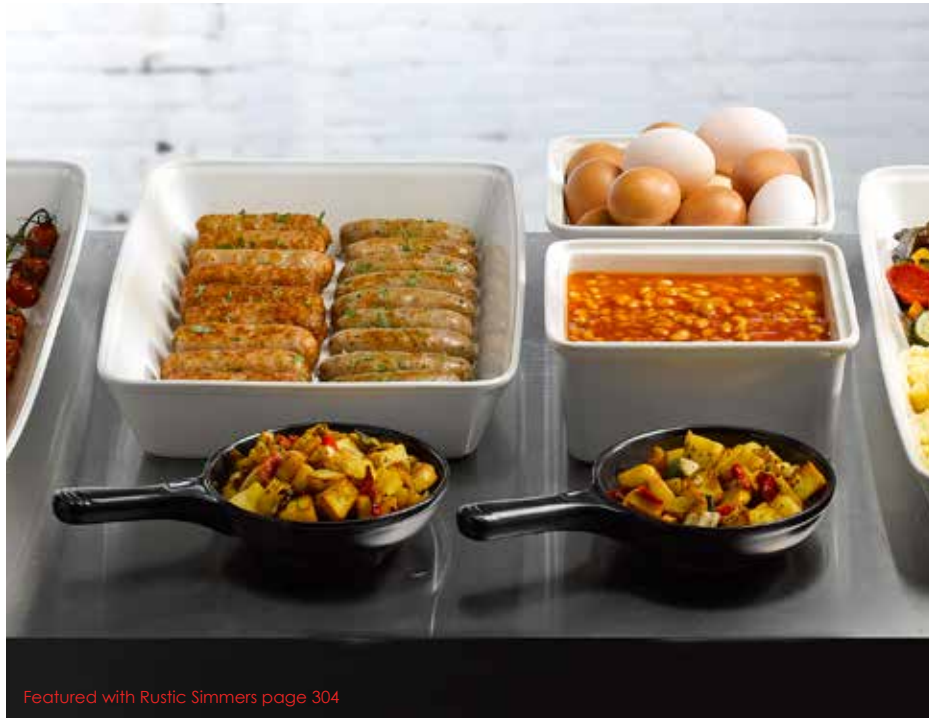

CHURCHILL® super vitrified

COUNTER SERVE

Unique Serving Layouts

Counter Serve is an innovative product, designed to offer the perfect solution for all hot and cold counter service, with flexible layout and a clean white body. Counter Serve provides consistent presentation, improving the look of food display. Items are all oven proof, microwave and dishwasher safe, and are stackable for optimum storage efficiency.